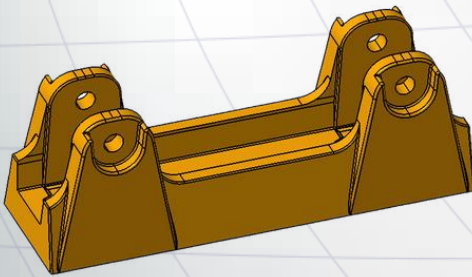

EXOCET

BOTTOM TRAWL DOORS

The exocet is an incredibly versatile trawl door made by Morgère®, that can be used in a variety of different demersal fisheries.

- ✓ V SHAPE FOR EASY SHOOTING AND RAPID RECOVERY
- ✓ MADE FOR ANY TYPE OF BOTTOM FISHING
- ✓ MORE STABLE & LIGHTER TO TOW

- ✓ ROBUST & LONG LASTING
- ✓ LOW FUEL CONSUMPTION
- ✓ CUSTOMISABLE SIZE & WEIGHT

Type	Area m ²	Average Weight (kg) <i>Specific weight on request</i>
EXN01	1.12	140
EXN02	1.42	180
EXN03	1.80	285
EXN04	2.25	365
EXN05	2.75	525
EXN06	3.23	685
EXN07	3.82	1105
EXN08	4.46	1420
EXN09	4.89	1525
EXN10	5.38	1630
EXN11	5.77	1735
EXN12	6.18	2000
EXN13	6.94	2155
EXN14	7.25	2415
EXN15	7.93	2680
EXN16	9.14	3255
EXN17	10.17	3570
EXN 18	10.98	4100
EXN 19	12.40	5500